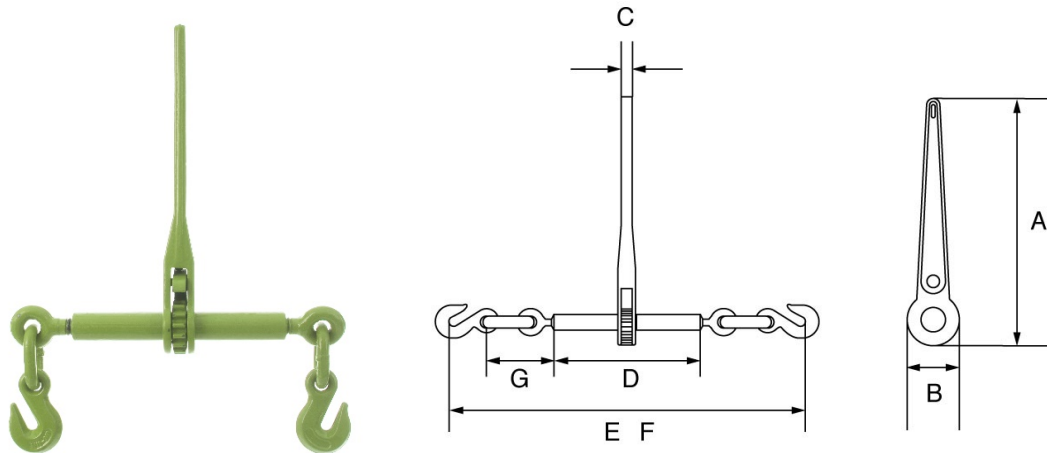

# Python Ratchet Loadbinders

Product Code	Chain Dia mm	A mm	B mm	C mm	D mm	E mm	F mm	G mm	Take Up mm
RL810	8 - 10	355	66	16	254	750	580	13	170
RL1013	10 - 13	355	66	16	254	770	600	16	170
RL1316	13 - 16	355	66	16	254	840	685	19	155

Chain Dia mm	Lashing Capacity kgs	Minimum Breaking Load kgs	Weight kgs
8 - 10	2,450	8,575	4.82
10 - 13	4,200	14,700	5.92
13 - 16	5,900	20,650	7.85